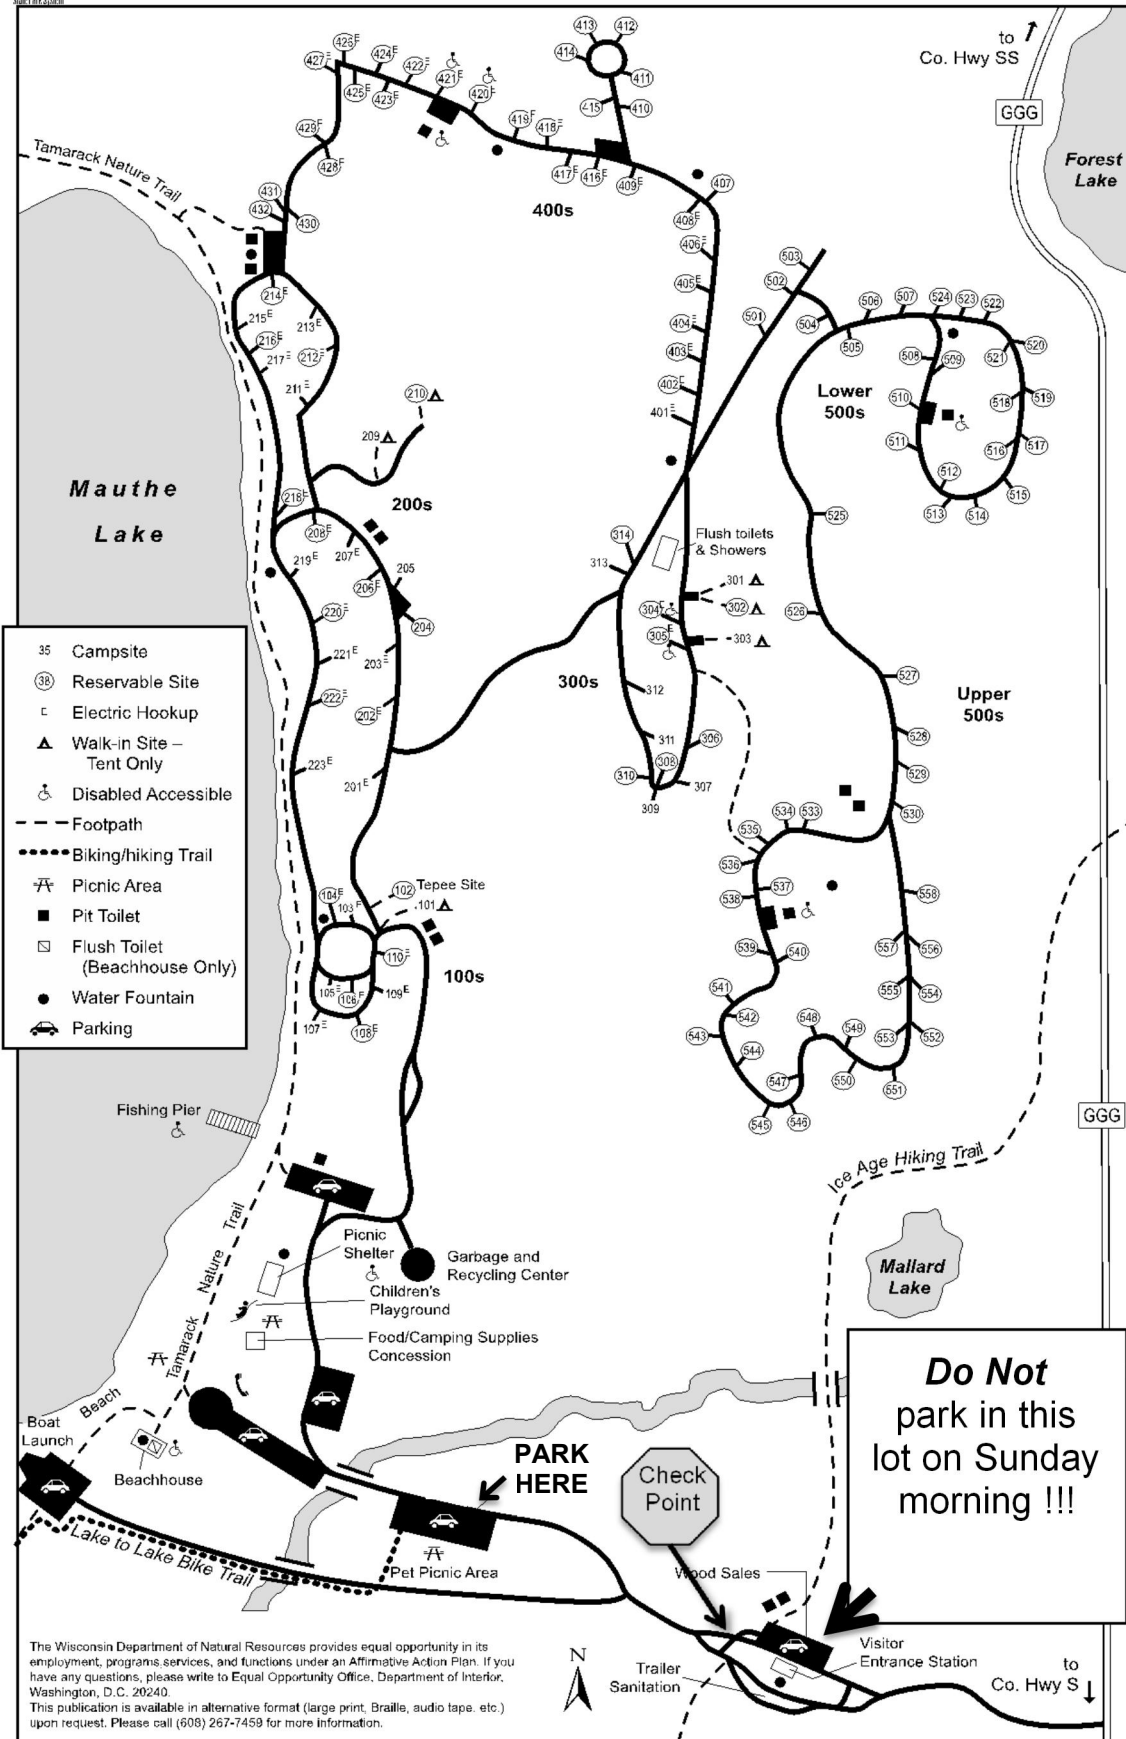

Mauthe Lake Recreation Area

N1490 County Rd. GGG, Campbellsport, WI
Kettle Moraine State Forest - Northern Unit