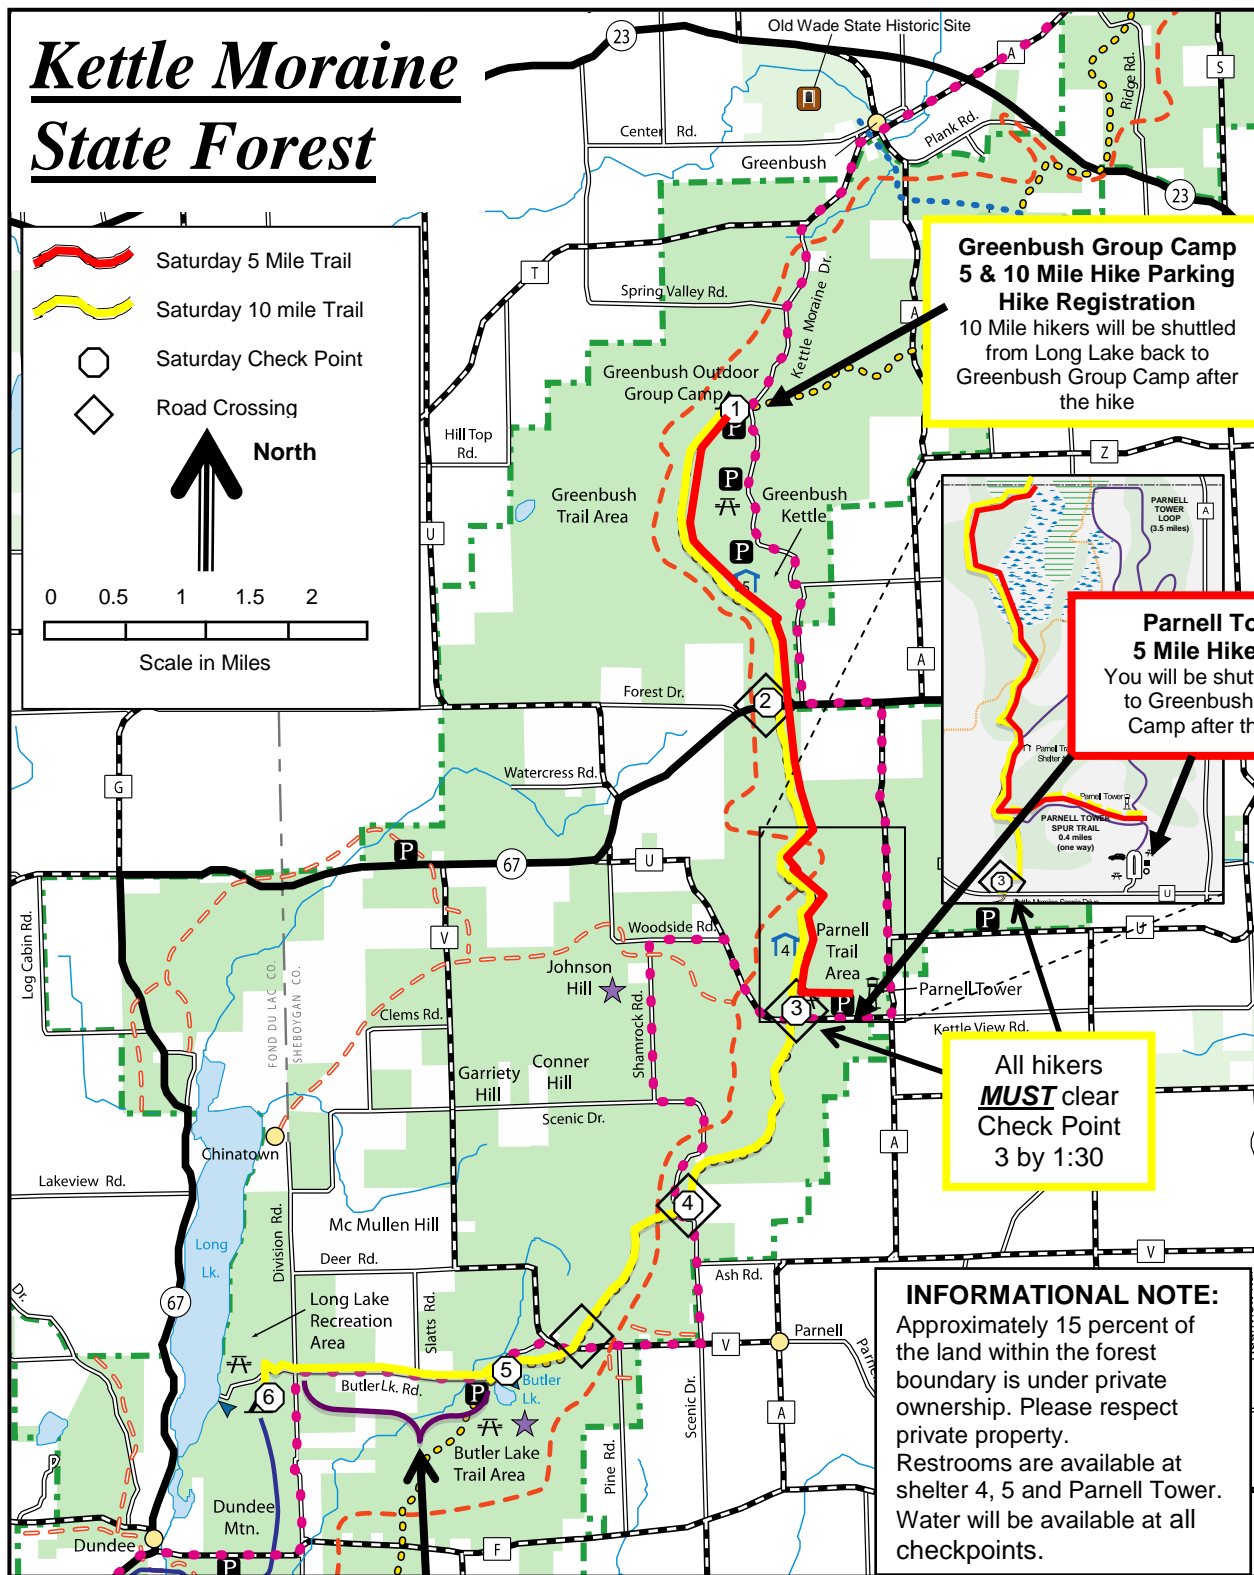

*Saturday Trail Map*

*Follow Butler Lake Road from Check Point 5 to Long Lake Campground*